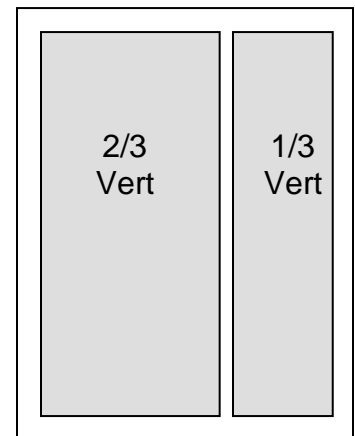

CASCADE SYMPHONY ORCHESTRA

FOUNDED IN 1962

Advertising Specifications

Pictures must be at least 300 dpi resolution

File formats: psd, pdf, tif, jpg

Mail hard copy to: Ellen Lund
22506 92nd Ave. W
Edmonds, WA 98020

Email: webmaster@cascadesymphony.org

Ad Space Sizes/Dimensions

- Full page..... 7.5 x 10
- 2/3 Vertical 5 x 10
- 1/2 Vertical 5 x 7.5
- 1/3 Vertical 2.25 x 10
- 1/2 Horizontal 7.5 x 4.75
- 1/3 Square..... 4.75 x 4.75
- 1/4 Vertical 3.5 x 4.75
- 1/4 Horizontal 7.5 x 2.25
- 1/4 Tall 2.25 x 7.25
- 1/6 Vertical 2.25 x 4.75
- 1/6 Horizontal 4.75 x 2.25
- 1/8 Horizontal 3.5 x 2.25

Prices

Ads will appear in all programs of the 5-concert season.

- Full page - \$700
- 2/3 page - \$500
- 1/2 page - \$400
- 1/3 page - \$350
- 1/4 page - \$275
- 1/6 page - \$225
- 1/8 page - \$175