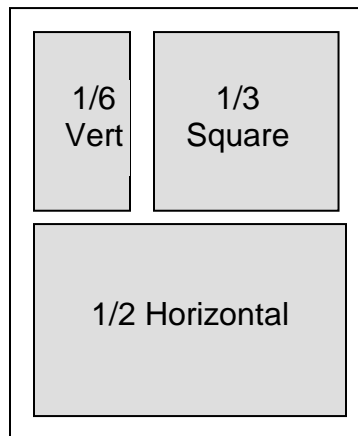

CASCADE SYMPHONY ORCHESTRA

FOUNDED IN 1962

Advertising Specifications

Pictures must be at least 300 dpi resolution

File formats: psd, pdf, tif, jpg

Mail hard copy to: Ellen Lund
22506 92nd Ave. W
Edmonds, WA 98020

Email: webmaster@cascadesymphony.org

Ad Space Sizes/Dimensions

- Full page..... 7.5 x 10
- 2/3 Vertical 5 x 10
- 1/2 Vertical 5 x 7.5
- 1/3 Vertical 2.25 x 10
- 1/2 Horizontal 7.5 x 4.75
- 1/3 Square..... 4.75 x 4.75
- 1/4 Vertical 3.5 x 4.75
- 1/4 Horizontal 7.5 x 2.25
- 1/4 Tall 2.25 x 7.25
- 1/6 Vertical 2.25 x 4.75
- 1/6 Horizontal 4.75 x 2.25
- 1/8 Horizontal 3.5 x 2.25

Prices

Ads will appear in all programs of the 5-concert season.

- Full page - \$700
- 2/3 page - \$500
- 1/2 page - \$400
- 1/3 page - \$350
- 1/4 page - \$275
- 1/6 page - \$225
- 1/8 page - \$175