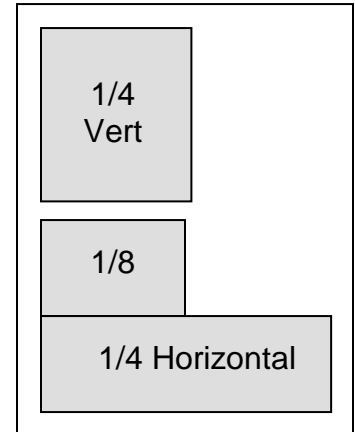

Email: webmaster@cascadesymphony.org

Ad Space Sizes/Dimensions

- Full page..... 7.5 x 10
- 2/3 Vertical 5 x 10
- 1/2 Vertical 5 x 7.5
- 1/3 Vertical 2.25 x 10
- 1/2 Horizontal 7.5 x 4.75
- 1/3 Square..... 4.75 x 4.75
- 1/4 Vertical 3.5 x 4.75
- 1/4 Horizontal 7.5 x 2.25
- 1/4 Tall 2.25 x 7.25
- 1/6 Vertical 2.25 x 4.75
- 1/6 Horizontal 4.75 x 2.25
- 1/8 Horizontal 3.5 x 2.25

Prices

Ads will appear in all programs of the 5-concert season.

- Full page - \$700
- 2/3 page - \$500
- 1/2 page - \$400
- 1/3 page - \$350
- 1/4 page - \$275
- 1/6 page - \$225
- 1/8 page - \$175